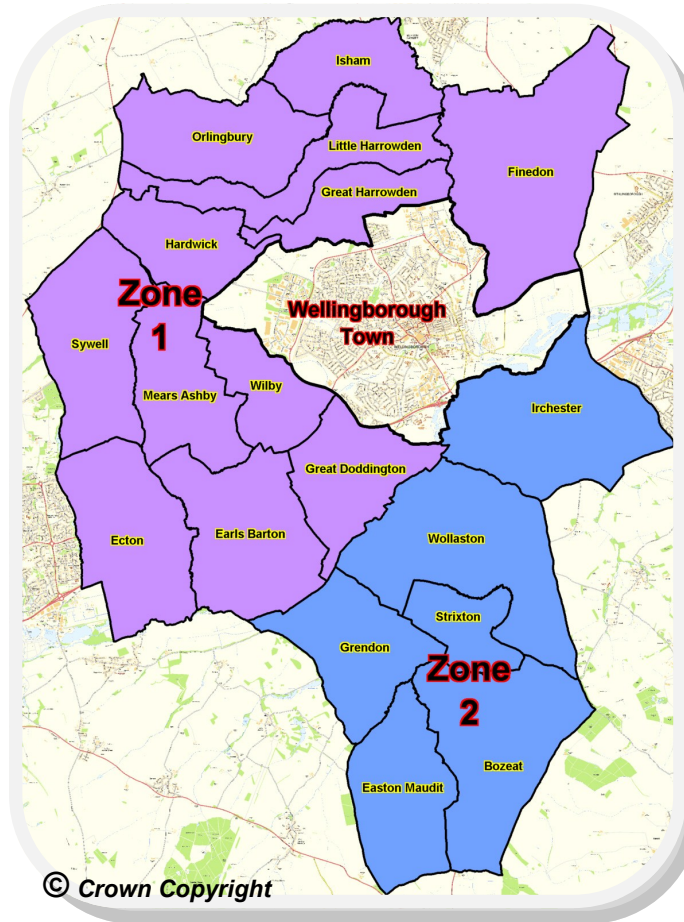

Shire Community Transport

Shire Community Transport is part of The Wellibus Town & Villager Services operating across the Borough of Wellingborough.

This service provides a Demand Response Transport (DRT) network that must be pre-booked by phoning 01933 223636 Monday to Friday between 08:00 and 13:00 hours.

The service operates Monday to Friday between 09:00 and 17:00 hours (except on Bank Holidays).

- Wellingborough Town is served Monday to Friday.
- ZONE 1 and Wellingborough Town is served on Tuesdays & Thursdays.
- ZONE 2 and Wellingborough Town is served on Tuesdays and Fridays.
- On Tuesdays only you can travel anywhere within the perimeters of Zone 1, Zone 2 & Wellingborough Town.

Concessionary Bus Passes are accepted on this service after 09:30 hours.